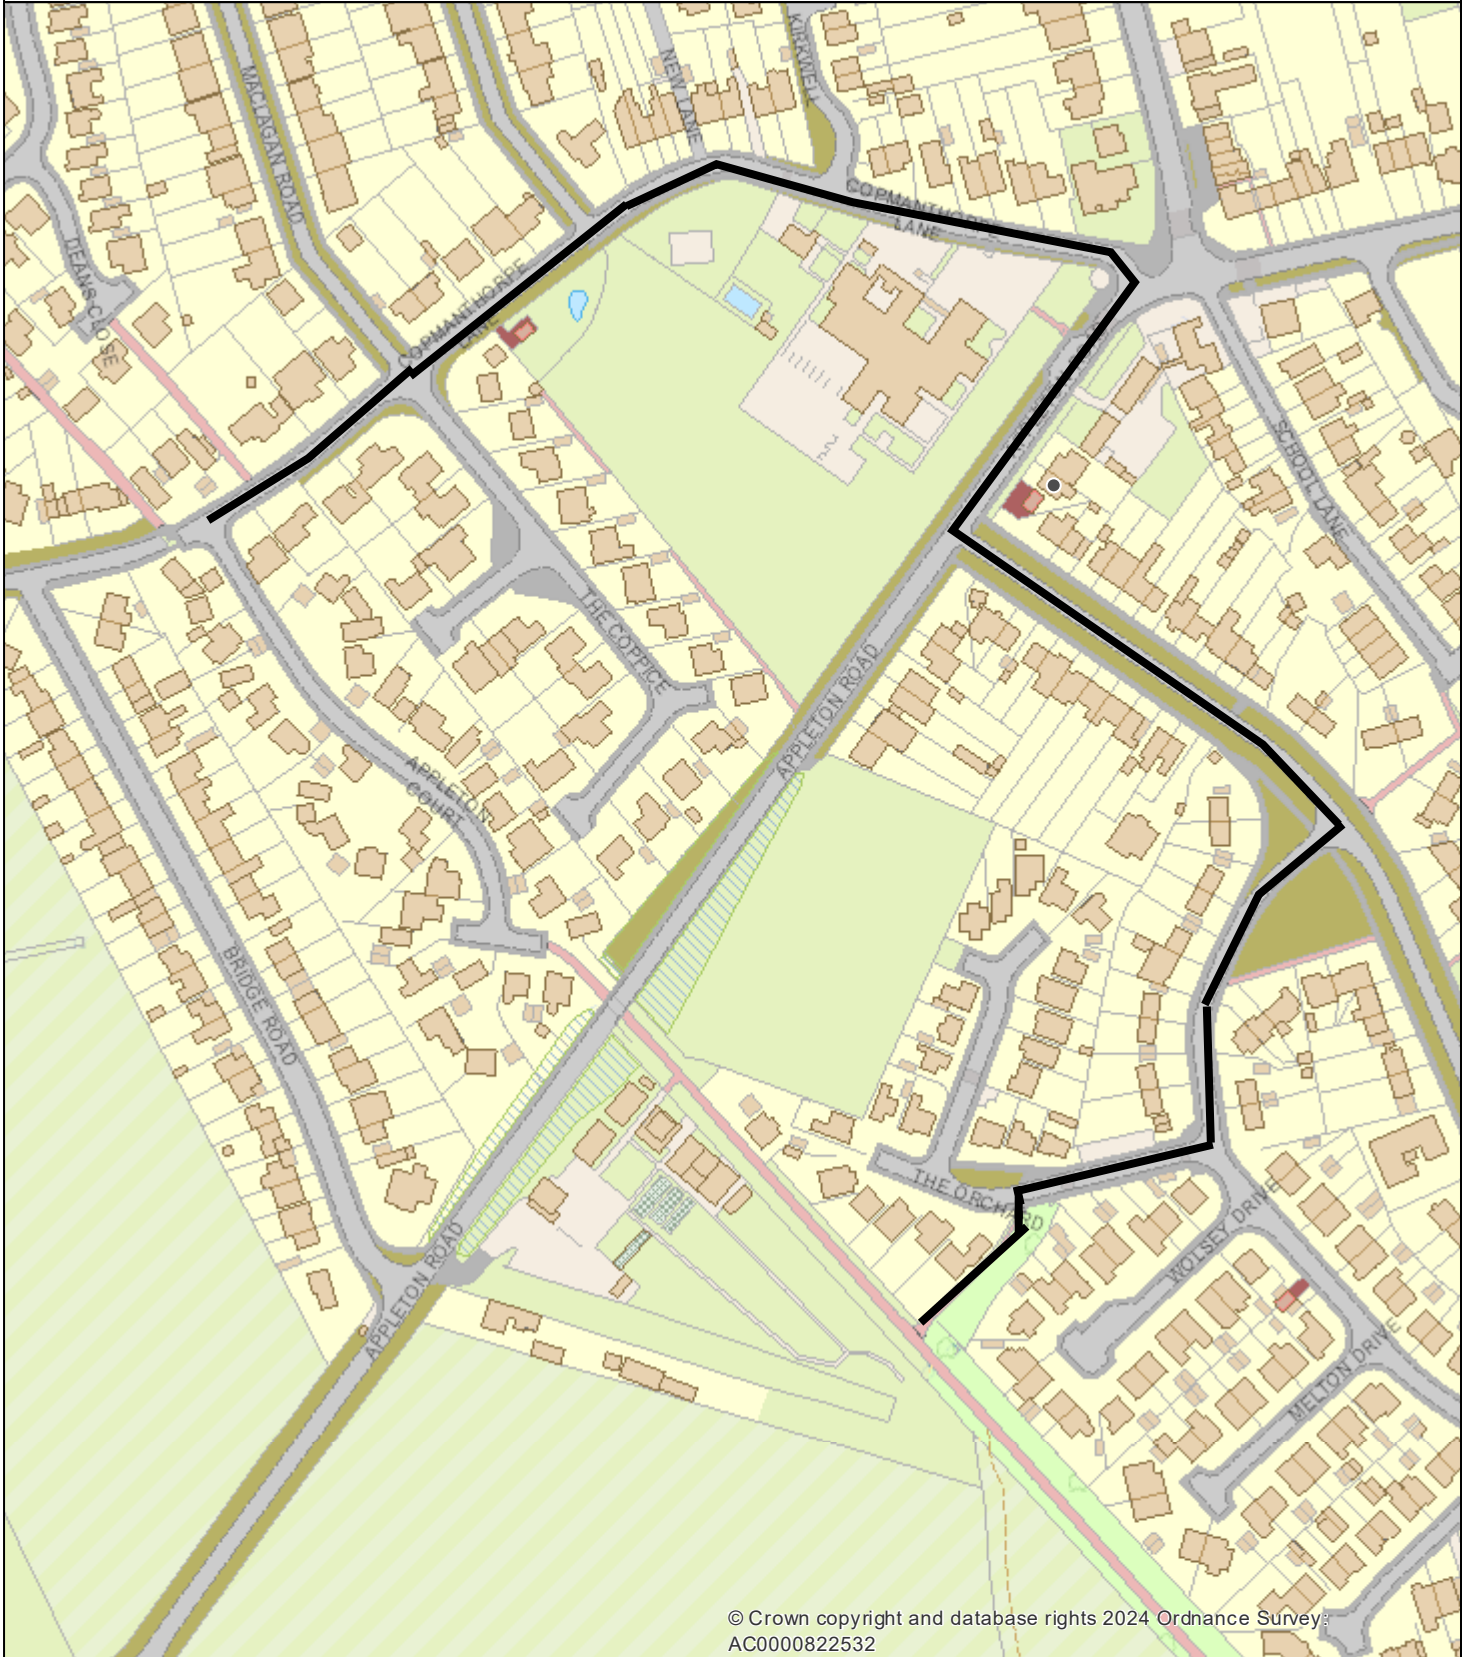

# Bishopthorpe Bridge - Cycle Diversion

**Date:** 26 Feb 2024  
**Author:** City of York Council  
**Scale:** 1:2,500